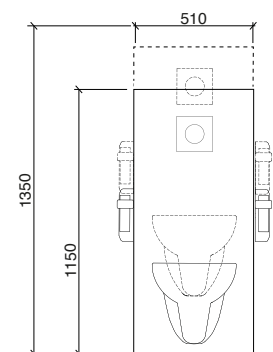

Bano height adjustable cistern / toilet / Electrical

5970S2-EL
Bano electrical h.adjust
cistern/toilet - up to 200 mm
White

5970S2-EL-G
Bano electrical h.adjust
cistern/toilet - up to 200 mm
Grey

5970S2-EL-B
Bano electrical h.adjust
cistern/toilet - up to 200 mm
Black

Bano height adjustable cistern / toilet / Manual

5970-MA
Bano manual h.adjust
cistern/toilet - adjustable with
a crank - up to 200 mm - white

5970-MA-G
Bano manual h.adjust
cistern/toilet - adjustable with
a crank - up to 200 mm - grey

5970S-MA-B
Bano manual h.adjust
cistern/toilet - adjustable with
a crank - up to 200 mm - black

-  **5603** Bano toilet grab bar- 900 mm - grey - mounting to cistern
-  **5604** Bano toilet grab bar- 700 mm - grey - mounting to cistern
-  **5603-B** Bano toilet grab bar- 900 mm- black - mounting to cistern
-  **5604-B** Bano toilet grab bar- 700 mm- black - mounting to cistern