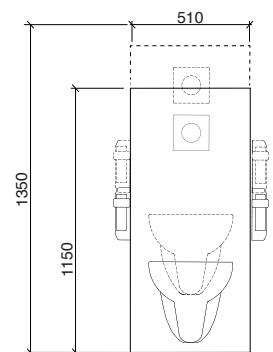

Bano height adjustable cistern / toilet / Electrical

5970S2-EL
Bano electrical h.adjust
cistern/toilet - up to 200 mm
White

5970S2-EL-G
Bano electrical h.adjust
cistern/toilet - up to 200 mm
Grey

5970S2-EL-B
Bano electrical h.adjust
cistern/toilet - up to 200 mm
Black

Bano height adjustable cistern / toilet / Manual

5970-MA
Bano manual h.adjust
cistern/toilet - adjustable with
a crank - up to 200 mm - white

5970-MA-G
Bano manual h.adjust
cistern/toilet - adjustable with
a crank - up to 200 mm - grey