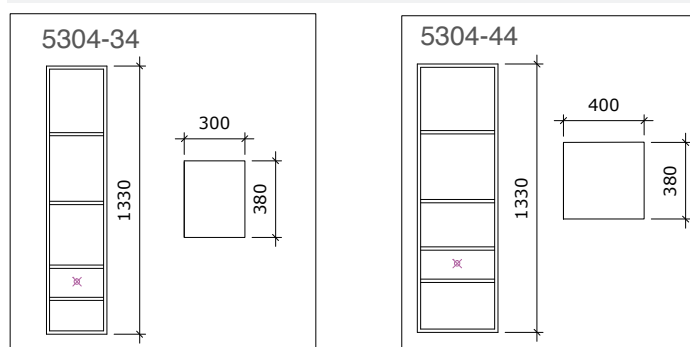

Bano standard tall cabinet

5302-30D/R (right) Bano standard tall cabinet, white 1800 x 300 x 400 mm

5302-30D/L (left) Bano standard tall cabinet, white 1800 x 300 x 400 mm

5302D/R (right) Bano standard tall cabinet, white 1800 x 400 x 400 mm

5302D/L (left) Bano standard tall cabinet, white 1800 x 400 x 400 mm

Bano tall cabinet with 2 doors

5303-34/R (right) Bano tall cabinet with 2 doors, white 1800 x 300 x 400 mm

5303-34/L (left) Bano tall cabinet with 2 doors, white 1800 x 300 x 400 mm

Bano special cabinet without door

- 5304-34** Bano special cabinet without door, white 1330 x 300 x 380 mm
- 5304-44** Bano special cabinet without door, white 1330 x 400 x 380 mm

Bano side cabinet without door

- 8341/R** (right) Bano side cabinet with door, white 650 x 325 x 170 mm
- 8341/L** (left) Bano side cabinet with door, white 650 x 325 x 170 mm

Bano horizontal cabinet

- 8300-W** Bano horizontal cabinet, white 325 x 650 x 170 mm