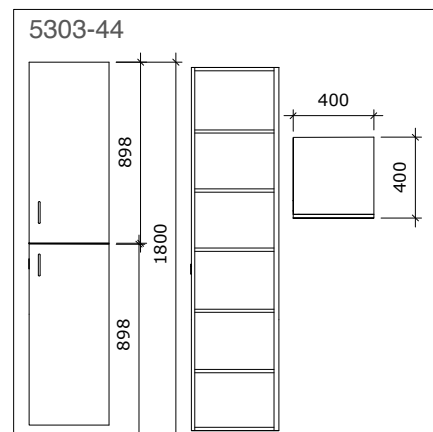

Bano standard tall cabinet

5302-30D/R (right) Bano standard tall cabinet, white 1800 x 300 x 400 mm

5302-30D/L (left) Bano standard tall cabinet, white 1800 x 300 x 400 mm

5302D/R (right) Bano standard tall cabinet, white 1800 x 400 x 400 mm

5302D/L (left) Bano standard tall cabinet, white 1800 x 400 x 400 mm

Bano tall cabinet with 2 doors

5303-34/R (right) Bano tall cabinet with 2 doors, white 1800 x 300 x 400 mm

5303-34/L (left) Bano tall cabinet with 2 doors, white 1800 x 300 x 400 mm

5303-44/R (right) Bano tall cabinet with 2 doors, white 1800 x 400 x 400 mm

5303-44/L (left) Bano tall cabinet with 2 doors, white 1800 x 400 x 400 mm

Accessories for 5302D/L, 5302-30D/L and 5303-34D/L, 5303-44R/L

- 8341/R** (right) Bano side cabinet with door, white 650 x 325 x 170 mm
- 8341/L** (left) Bano side cabinet with door, white 650 x 325 x 170 mm

Bano horizontal cabinet

- 8300-W** Bano horizontal cabinet, white 325 x 650 x 170 mm