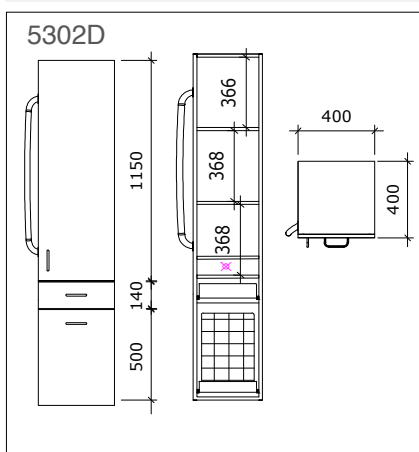

The lower section of the cabinet contains a pull-out wire basket. On installation, the cabinet door can be hinged on the right or on the left, with the integrated support bar on the opposite side. The cabinet and the support bar have been specially designed to with stand a load of 400 kg. Dampening on doors and drawers.

Bano standard tall cabinet

5302-30D/R (right) Bano standard tall cabinet, white 1800 x 300 x 400 mm

5302-30D/L (left) Bano standard tall cabinet, white 1800 x 300 x 400 mm

5302D/R (right) Bano standard tall cabinet, white 1800 x 400 x 400 mm

5302D/L (left) Bano standard tall cabinet, white 1800 x 400 x 400 mm

Bano tall cabinet with 2 doors

5303-34/R (right) Bano tall cabinet with 2 doors, white 1800 x 300 x 400 mm

5303-34/L (left) Bano tall cabinet with 2 doors, white 1800 x 300 x 400 mm

- 8341/R** (right) Bano side cabinet with door, white 650 x 325 x 170 mm
- 8341/L** (left) Bano side cabinet with door, white 650 x 325 x 170 mm

Bano horizontal cabinet

- 8300-W** Bano horizontal cabinet, white 325 x 650 x 170 mm