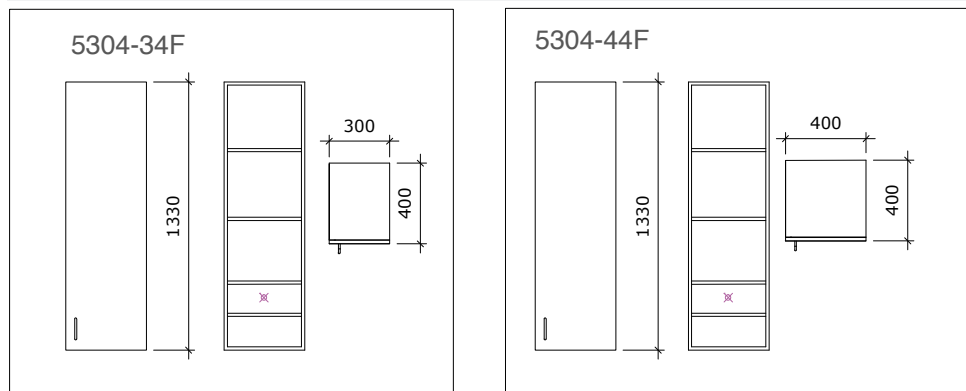

Bano special cabinet without door