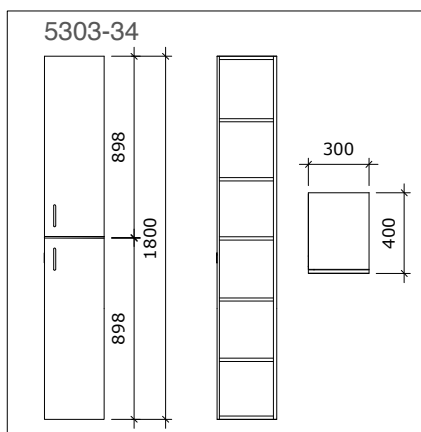

Bano standard tall cabinet

5302-30D/R (right) Bano standard tall cabinet, white 1800 x 300 x 400 mm

5302-30D/L (left) Bano standard tall cabinet, white 1800 x 300 x 400 mm

5302D/R (right) Bano standard tall cabinet, white 1800 x 400 x 400 mm

5302D/L (left) Bano standard tall cabinet, white 1800 x 400 x 400 mm

Bano tall cabinet with 2 doors

5303-34/R (right) Bano tall cabinet with 2 doors, white 1800 x 300 x 400 mm

5303-34/L (left) Bano tall cabinet with 2 doors, white 1800 x 300 x 400 mm

5303-44/R (right) Bano tall cabinet with 2 doors, white 1800 x 400 x 400 mm

5303-44/L (left) Bano tall cabinet with 2 doors, white 1800 x 400 x 400 mm

Accessories for 5302D/L, 5302-30D/L and 5303-34D/L, 5303-44R/L

- 8341/R** (right) Bano side cabinet with door, white 650 x 325 x 170 mm
- 8341/L** (left) Bano side cabinet with door, white 650 x 325 x 170 mm

Bano horizontal cabinet

- 8300-W** Bano horizontal cabinet, white 325 x 650 x 170 mm