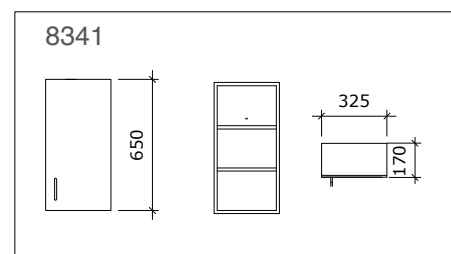

Bano standard tall cabinet

5302-30D/R (right) Bano standard tall cabinet, white 1800 x 300 x 400 mm

5302-30D/L (left) Bano standard tall cabinet, white 1800 x 300 x 400 mm

5302D/R (right) Bano standard tall cabinet, white 1800 x 400 x 400 mm

5302D/L (left) Bano standard tall cabinet, white 1800 x 400 x 400 mm

Bano tall cabinet with 2 doors

5303-34/R (right) Bano tall cabinet with 2 doors, white 1800 x 300 x 400 mm

5303-34/L (left) Bano tall cabinet with 2 doors, white 1800 x 300 x 400 mm

Bano special cabinet without door

- 5304-34** Bano special cabinet without door, white 1330 x 300 x 380 mm
- 5304-44** Bano special cabinet without door, white 1330 x 400 x 380 mm

Bano side cabinet without door

- 8341/R** (right) Bano side cabinet with door, white 650 x 325 x 170 mm
- 8341/L** (left) Bano side cabinet with door, white 650 x 325 x 170 mm

Bano horizontal cabinet

- 8300-W** Bano horizontal cabinet, white 325 x 650 x 170 mm