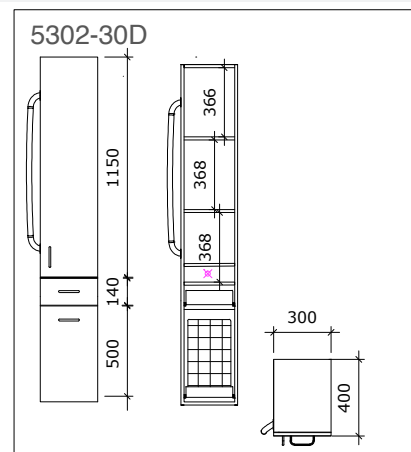

The lower section of the cabinet contains a pull-out wire basket. On installation, the cabinet door can be hinged on the right or on the left, with the integrated support bar on the opposite side. The cabinet and the support bar have been specially designed to with stand a load of 400 kg. Dampening on doors and drawers.

Bano standard tall cabinet

5302-30D/R (right) Bano standard tall cabinet, white 1800 x 300 x 400 mm

5302-30D/L (left) Bano standard tall cabinet, white 1800 x 300 x 400 mm

5302D/R (right) Bano standard tall cabinet, white 1800 x 400 x 400 mm

5302D/L (left) Bano standard tall cabinet, white 1800 x 400 x 400 mm

Bano tall cabinet with 2 doors

5303-34/R (right) Bano tall cabinet with 2 doors, white 1800 x 300 x 400 mm

5303-34/L (left) Bano tall cabinet with 2 doors, white 1800 x 300 x 400 mm

- 8341/R** (right) Bano side cabinet with door, white 650 x 325 x 170 mm
- 8341/L** (left) Bano side cabinet with door, white 650 x 325 x 170 mm

Bano horizontal cabinet

- 8300-W** Bano horizontal cabinet, white 325 x 650 x 170 mm